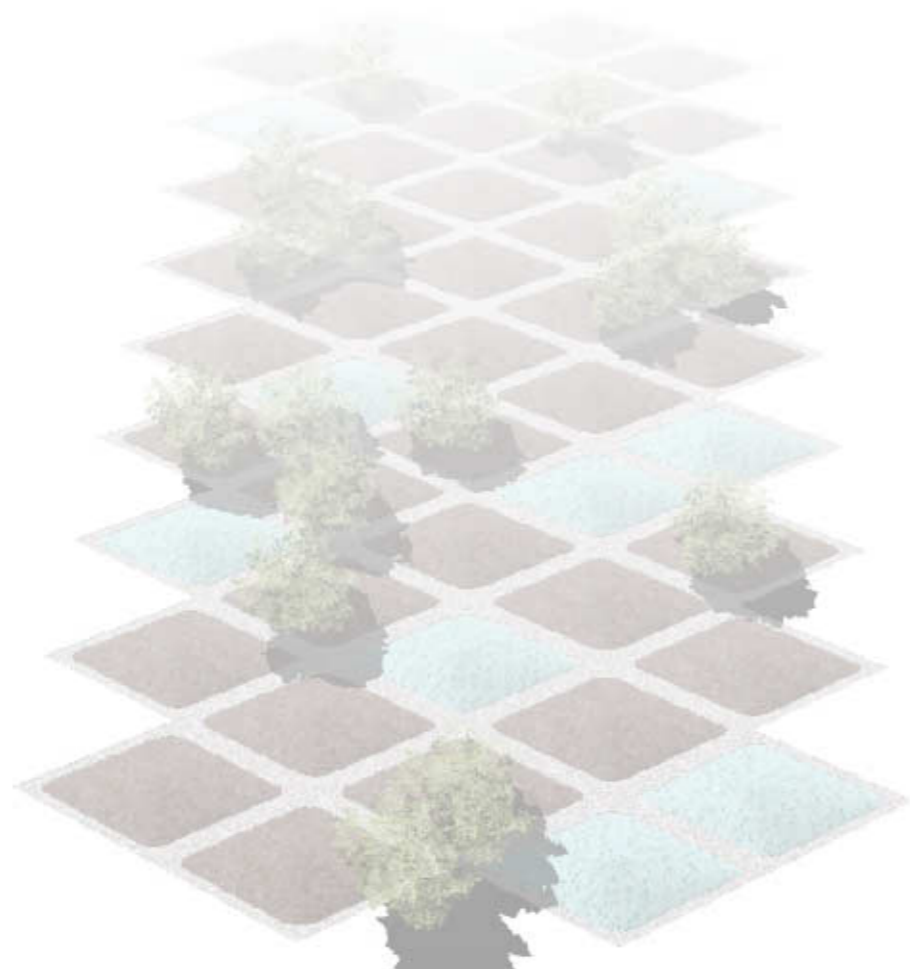

plan 1:100

fog nozzle

white pebble path

children's recital:  
the land in the mist

mist is one of the most fascinating phenomena in the landscape. it turns everything soft and makes the landscape seem endless.

soft garden is made of this experience: the centre of the garden is an artificial fog. repeating geometric earth mounds define an artificial landscape. the mounds are covered with Prairie Smoke and Lovers-in-the-Mist. pink and white Smoke trees surround the fog.

small white pebble paths invite you to get to the fog, zigzagging your way in between the earth mounds. there is no route, there is no beginning, no end.

just a soft garden.

concept

planting

1 cotinus coggygria

# soft garden

view

detail